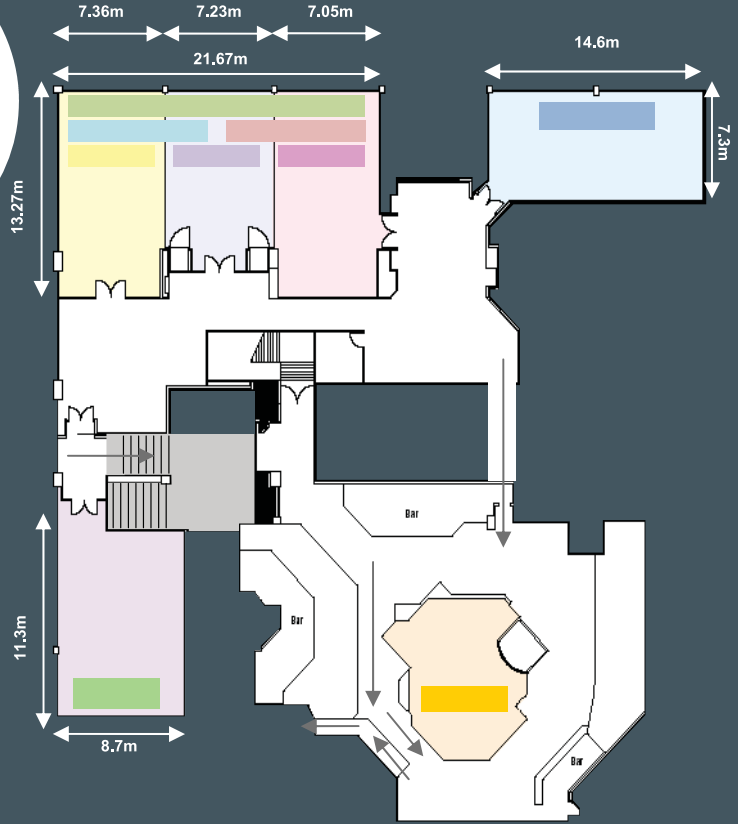

CONFERENCE
FLOOR

CONFERENCE FLOOR

	Boardroom	Classroom	U-Shape	Cabaret	Theatre	Banquet	Cocktail	Area m	Ceiling m
Phantom	45	54	40	56	108	77	120	108	3.28
42nd Street	45	54	40	56	108	77	120	105	3.27
Chicago	45	54	40	56	108	77	120	97	3.28
Chorus Line	40	45	30	48	96	66	100	74	3.28
Carousel	45	54	40	56	108	77	120	93	3.28
Broadway 1	70	99	46	104	204	143	220	170	3.28
Broadway 2	70	99	46	104	204	143	220	170	3.28
Broadway	94	144	160	160	312	220	350	264	3.28
Bobby's	20	18	18	80	170	231	500	498	-