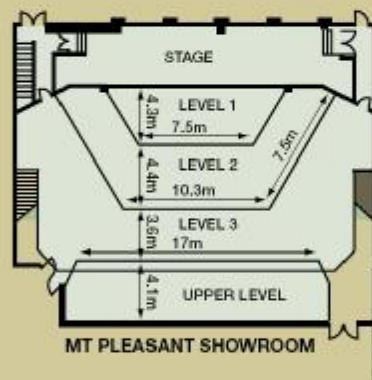

Country Club Tasmania conference room capacities

Room	Theatre	Classroom	U-shape	Boardroom	Cocktail parties	Dinner	
	AV	AV	AV	AV		Buffet	No Buffet
Franklin	64	39	25	30	80	40	50
Entally	80	40	26	28	80	50	60
Clarendon	180	106	40	36	250	100	100
with dance floor & stage						70	90
with stage only						100	120
Ball Room	450	220	N/A		400	310	350
with dance floor & stage	Not including buffets					160	200
with stage only						190	210
Macquarie	30	24	15	20	30	30	30
Norman Lindsay	N/A			10	N/A		
Mount Pleasant Showroom	450	130	N/A	N/A	400	110	
oblong tables						206	236
Tasman Room (no AV)	100	30	20	30	120	70 to 100	

Ceiling heights: Franklin, Entally and Clarendon @ 3.7m high; Macquarie and Norman Lindsay @ 2.5m high; Entally door @ 2m high. Room capacities are based on AV set-up in room.

Country Club Villas conference room capacities

Room	Board-room style	U-shape	Class-room	Herring bone	Theatre style	Open ended rounds (6 per table)	Buffet & set dinner with bar - oblong	Buffet & set dinner with bar - rounds	Buffet & set dinner with band & bar - rounds	Cocktail parties	Oblong tables (no dinner)
Donegal	40	40	60	60	120	48 (8 tables)	100	80	60	120	100
Dublin	30	25	24	24	50	24 (4 tables)	N/A	N/A	N/A	50	50
Dungarvan	10	N/A	N/A	N/A	N/A	N/A	N/A	N/A	N/A	N/A	N/A

Ceiling heights: Donegal, Dublin and Dungarvan @ 2.5m high.