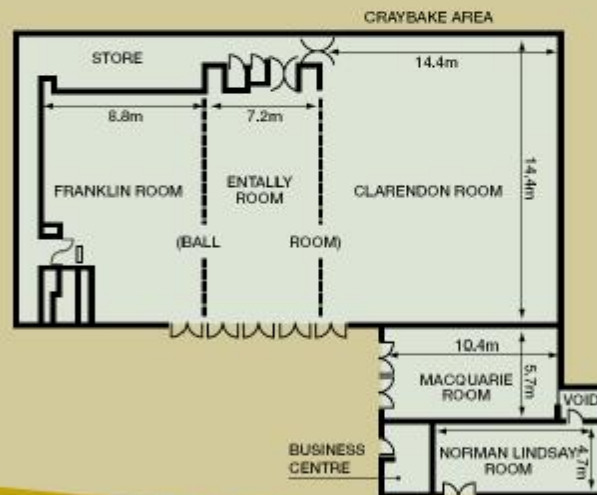

Country Club Tasmania conference room capacities

Room	Theatre	Classroom	U-shape	Boardroom	Cocktail parties	Dinner	
	AV	AV	AV	AV		Buffet	No Buffet
Franklin	64	39	25	30	80	40	50
Entally	80	40	26	28	80	50	60
Clarendon	180	106	40	36	250	100	100
with dance floor & stage						70	90
with stage only						100	120
Ball Room	450	220	N/A		400	310	350
with dance floor & stage	Not including buffets					160	200
with stage only						190	210
Macquarie	30	24	15	20	30	30	30
Norman Lindsay	N/A			10	N/A		
Mount Pleasant Showroom	450	130	N/A	N/A	400	110	
oblong tables						206	236
Tasman Room (no AV)	100	30	20	30	120	70 to 100	

Ceiling heights: Franklin, Entally and Clarendon @ 3.7m high; Macquarie and Norman Lindsay @ 2.5m high; Entally door @ 2m high. Room capacities are based on AV set-up in room.

Country Club Villas conference room capacities

Room	Board-room style	U-shape	Class-room	Herring bone	Theatre style	Open ended rounds (6 per table)	Buffet & set dinner with bar - oblong	Buffet & set dinner with bar - rounds	Buffet & set dinner with band & bar - rounds	Cocktail parties	Oblong tables (no dinner)
Donegal	40	40	60	60	120	48 (8 tables)	100	80	60	120	100
Dublin	30	25	24	24	50	24 (4 tables)	N/A	N/A	N/A	50	50
Dungarvan	10	N/A	N/A	N/A	N/A	N/A	N/A	N/A	N/A	N/A	N/A