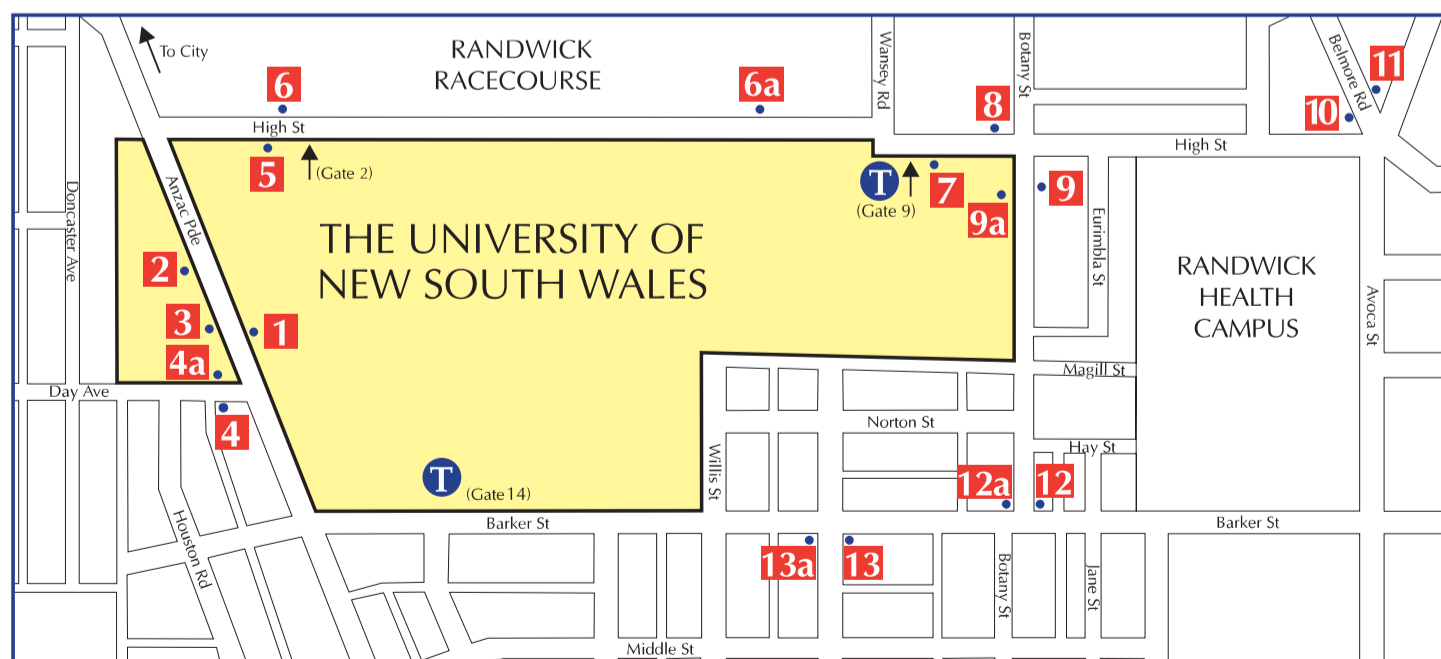

- UNSW Union Shops - Tickets, timetables and information
- Sydney Transport 131 500 or visit www.131500.com.au or www.sydneybuses.nsw.gov.au
- Taxi Free Call from Help Point or 131 008
- UNSW Transport Program 9385 6851 or www.transport.facilities.unsw.edu.au

**UNSW Security 9385 6000 or Freecall 1800 626 003
or UNSW Help Point**