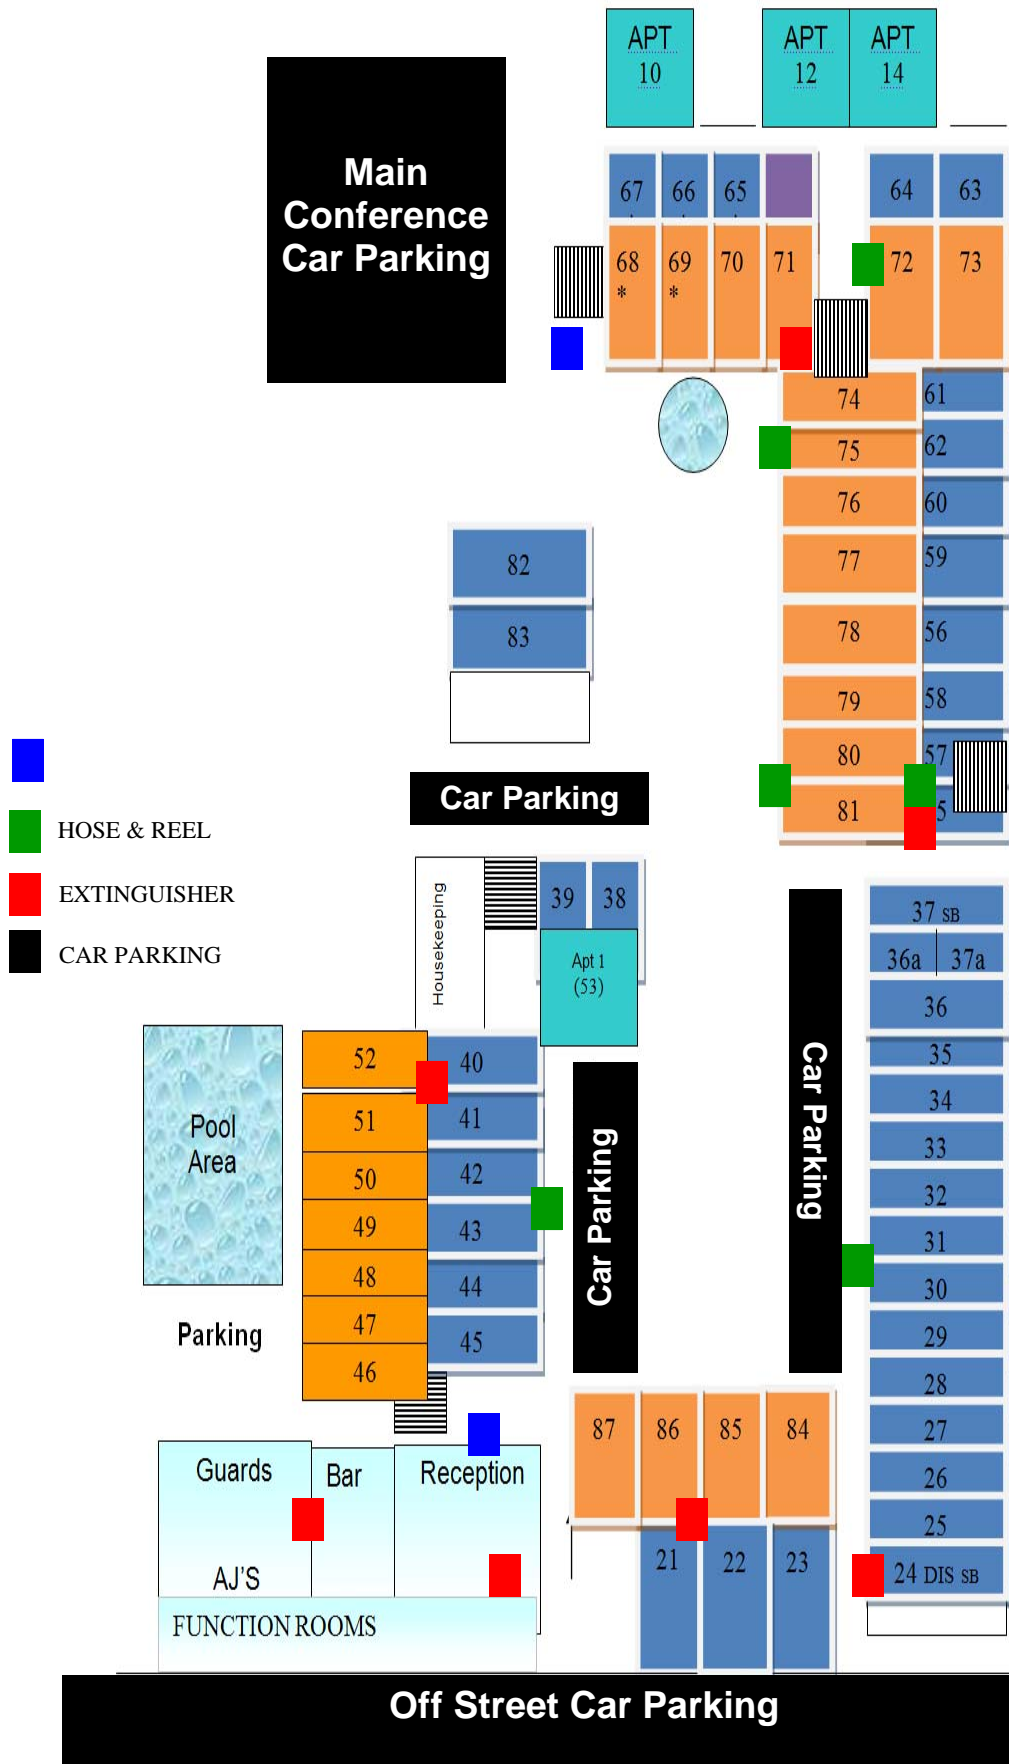

# Property Map

VIEW STREET

NEPEAN HIGHWAY