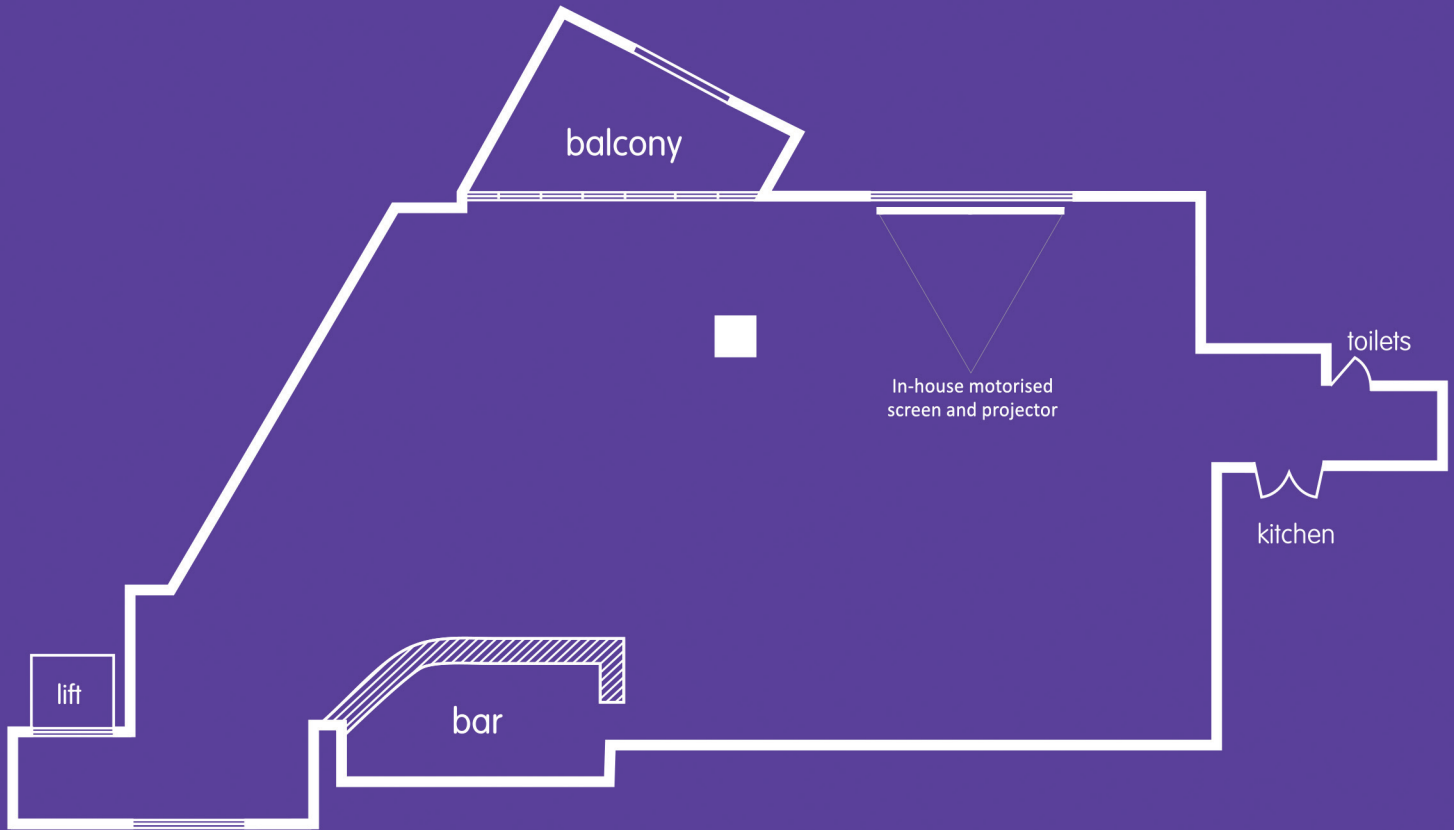

# floor plan

## capacity

**Cocktail Party** 200 Guests

**Sit-Down** Up to 180 Guests\*

**Theatre** 150 Delegates

**Cabaret** 88 Delegates

**U-Shape** 36 Delegates

**Classroom** 36 Delegates^

**Boardroom** 14 Delegates